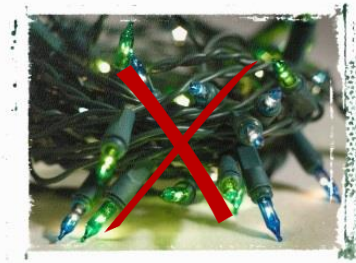

Compostable Christmas Treecycling and Non-compostable Tree Disposal Options

(For City of Richmond)

1. Curbside Collection:

On any of your regular organic waste collection days, cut your **natural, unflocked tree** to fit in your organic waste container. Trees must be 6" or less in diameter and cut to 3' in length. Remove stand and all decorations. **Artificial, flocked, ornament contaminated trees are not compostable.** Cut or trim to fit in brown trash container and set out on any regular trash collection day.

Natural trees go in your organic waste container

Artificial trees go in your trash container

IMPORTANT GUIDELINES FOR COMPOSTING CHRISTMAS TREES—PLEASE:

- Remove all lights, ornaments, tinsel, nails and stands.
- No flocked, painted, fireproofed, artificial or trees contaminated with decorations, stands, or plastic or cloth