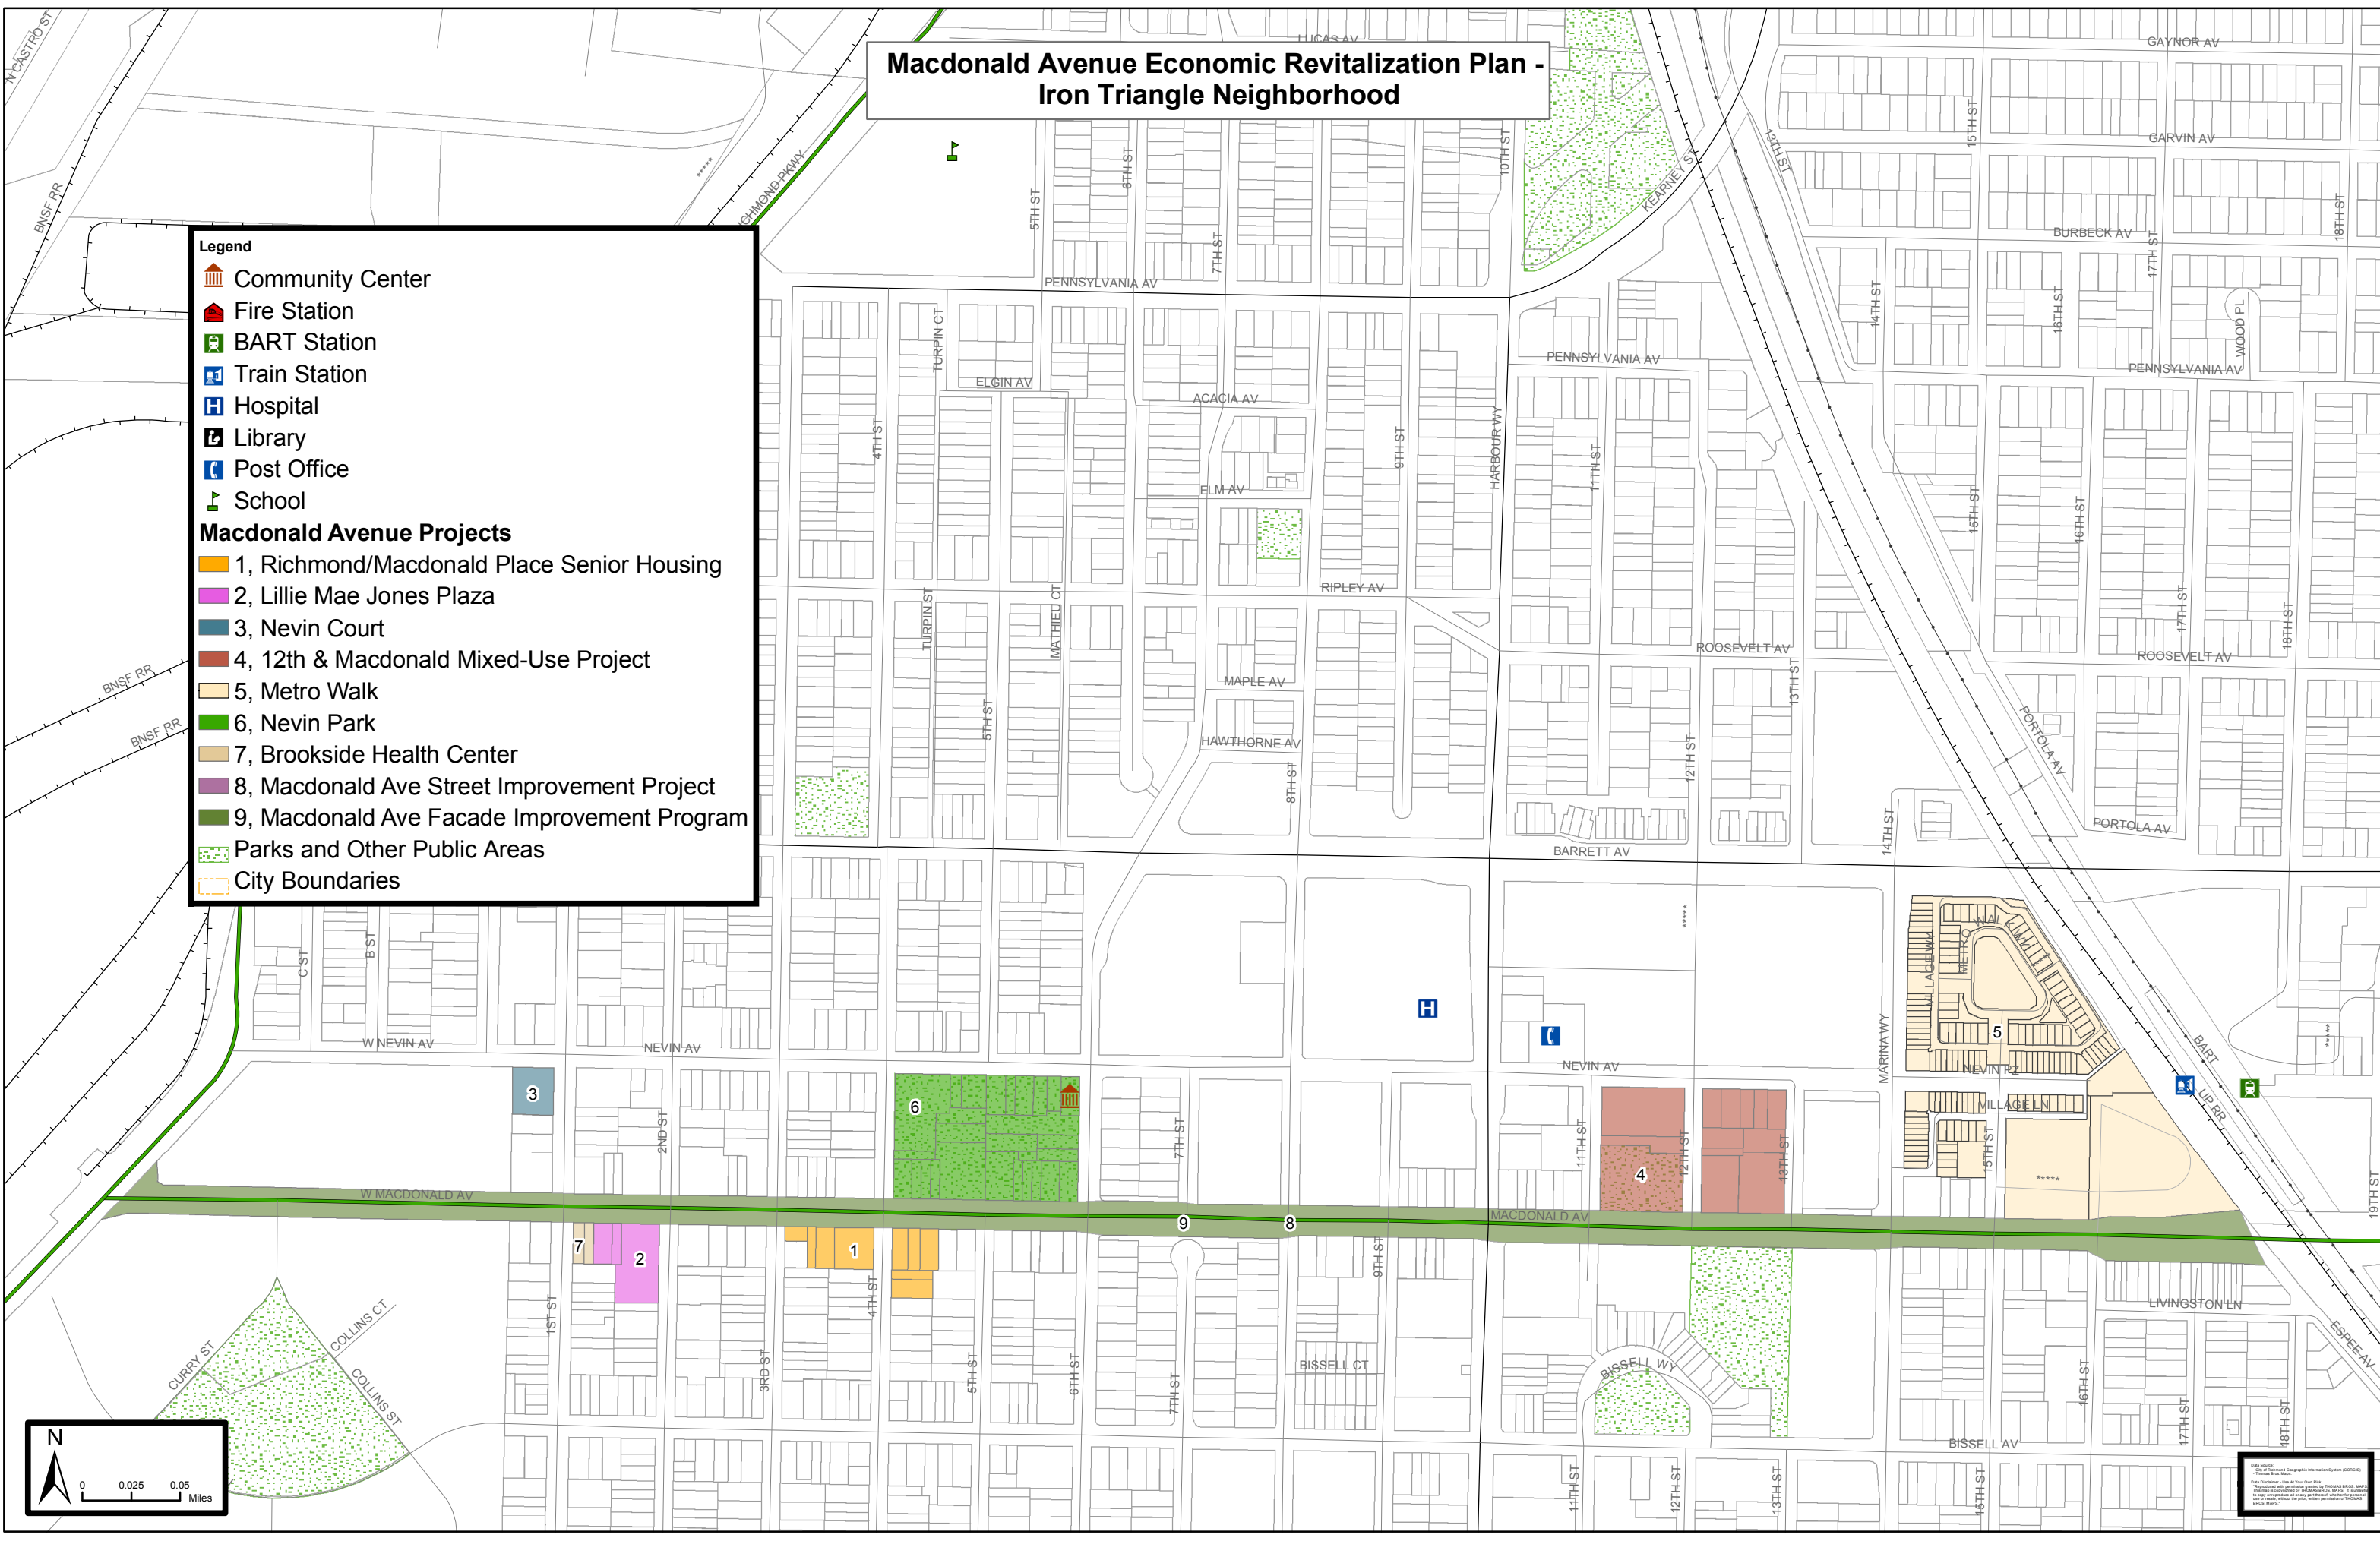

Macdonald Avenue Economic Revitalization Plan - Iron Triangle Neighborhood

Legend

- Community Center
- Fire Station
- BART Station
- Train Station
- Hospital
- Library
- Post Office
- School

Macdonald Avenue Projects

- 1, Richmond/Macdonald Place Senior Housing
- 2, Lillie Mae Jones Plaza
- 3, Nevin Court
- 4, 12th & Macdonald Mixed-Use Project
- 5, Metro Walk
- 6, Nevin Park
- 7, Brookside Health Center
- 8, Macdonald Ave Street Improvement Project
- 9, Macdonald Ave Facade Improvement Program
- Parks and Other Public Areas
- City Boundaries